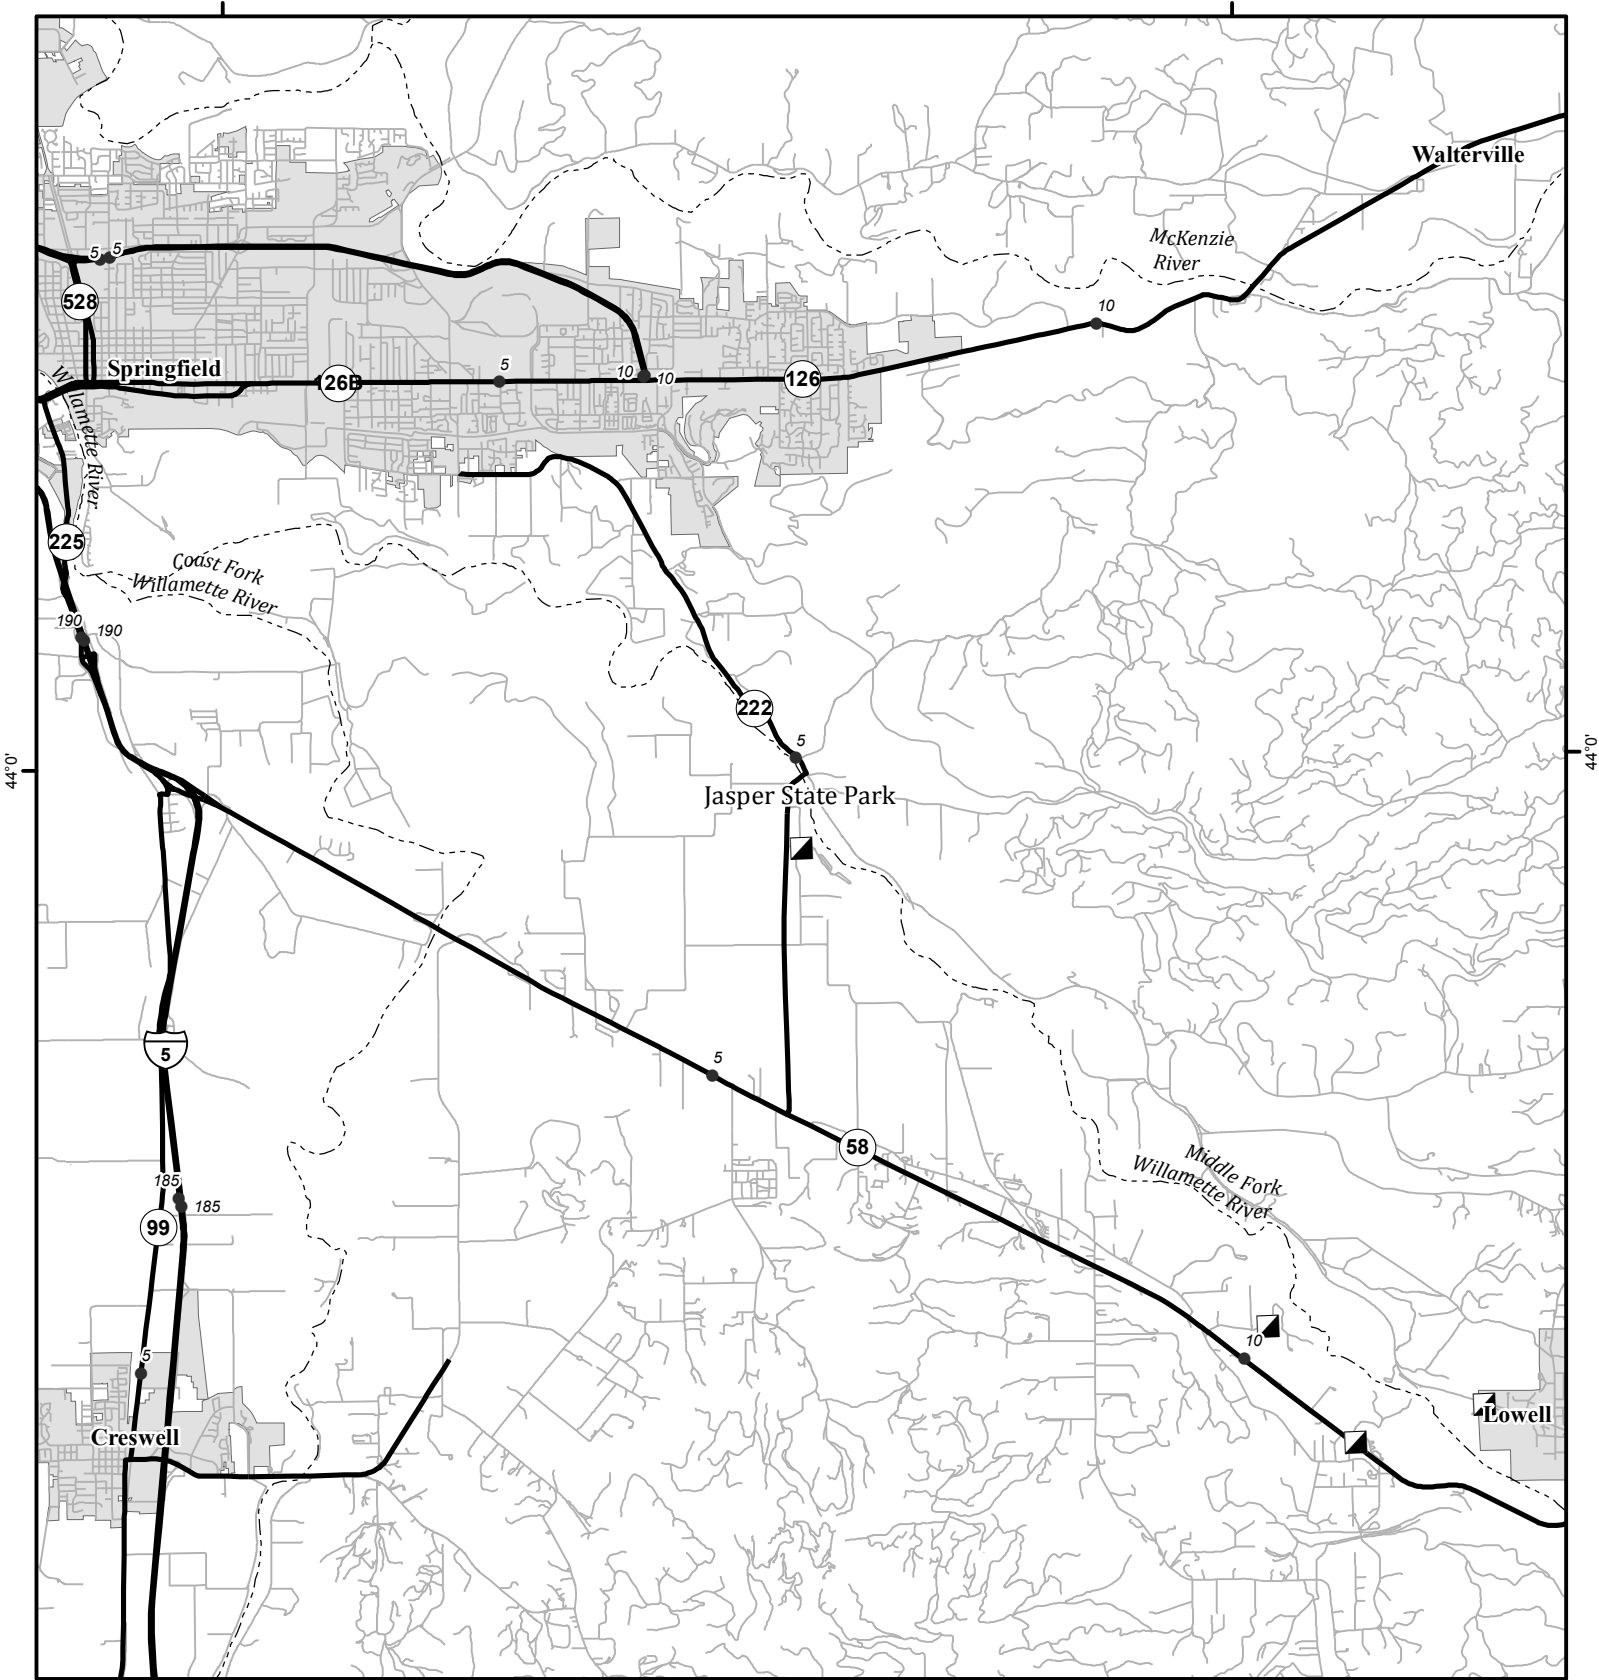

-123°0'

-122°50'

44°0'

44°0'

-123°0'

-122°50'

Oregon Vicinity & Major Highways

- Mileposts
 - ▴ Fire Camp
 - Rivers
- T18S R2W S23**
 N 43.9898°
 W -122.906184°
Address:
 , OR, 97

- Directions:
- From N:
 - From S:
 - From E:
 - From W: